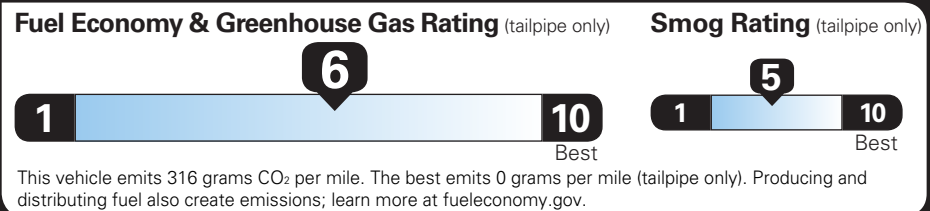

TOTAL OPTIONS	\$0.00
TOTAL VEHICLE & OPTIONS	\$21,300.00
DESTINATION CHARGE	995.00

TOTAL VEHICLE PRICE* \$22,295.00

EPA DOT Fuel Economy and Environment

Gasoline Vehicle

Fuel Economy

28 MPG combined city/hwy
26 city
31 highway

3.6 gallons per 100 miles

Small SUVs range from 16 to 120 MPG. The best vehicle rates 136 MPGe.

You save \$250 in fuel costs over 5 years compared to the average new vehicle.

Annual fuel cost \$1,450

Actual results will vary for many reasons, including driving conditions and how you drive and maintain your vehicle. The average new vehicle gets 27 MPG and costs \$7,500 to fuel over 5 years. Cost estimates are based on 15,000 miles per year at \$2.70 per gallon. MPGe is miles per gasoline gallon equivalent. Vehicle emissions are a significant cause of climate change and smog.